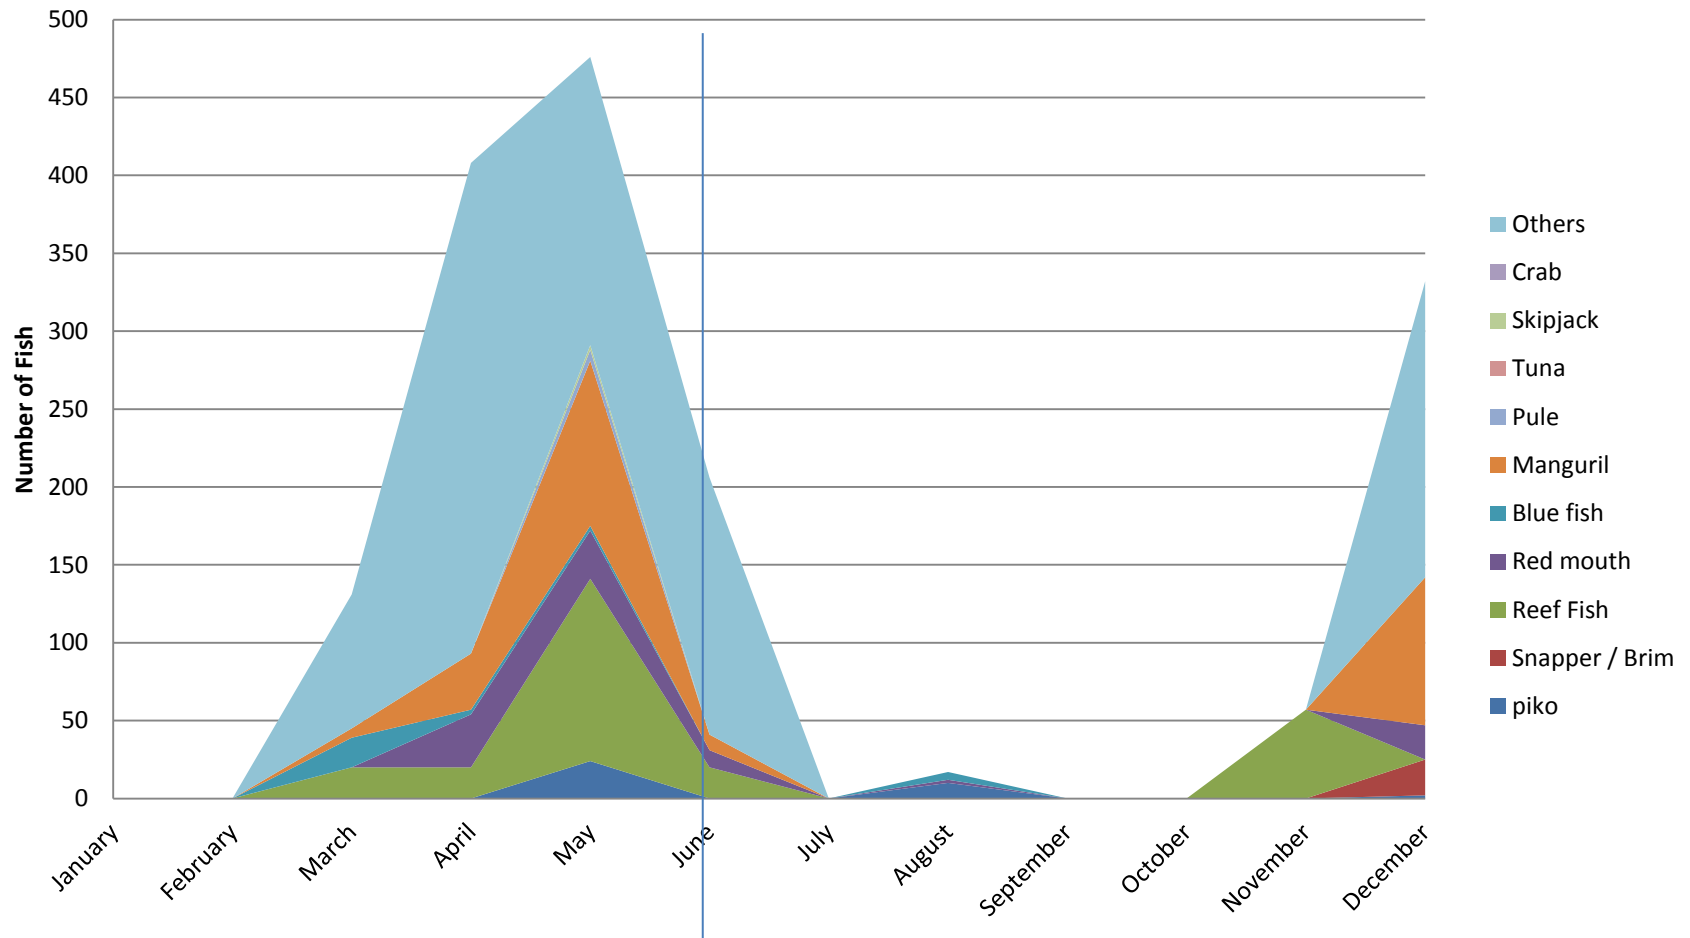

Fish Catch in Reef (Number of Fish)