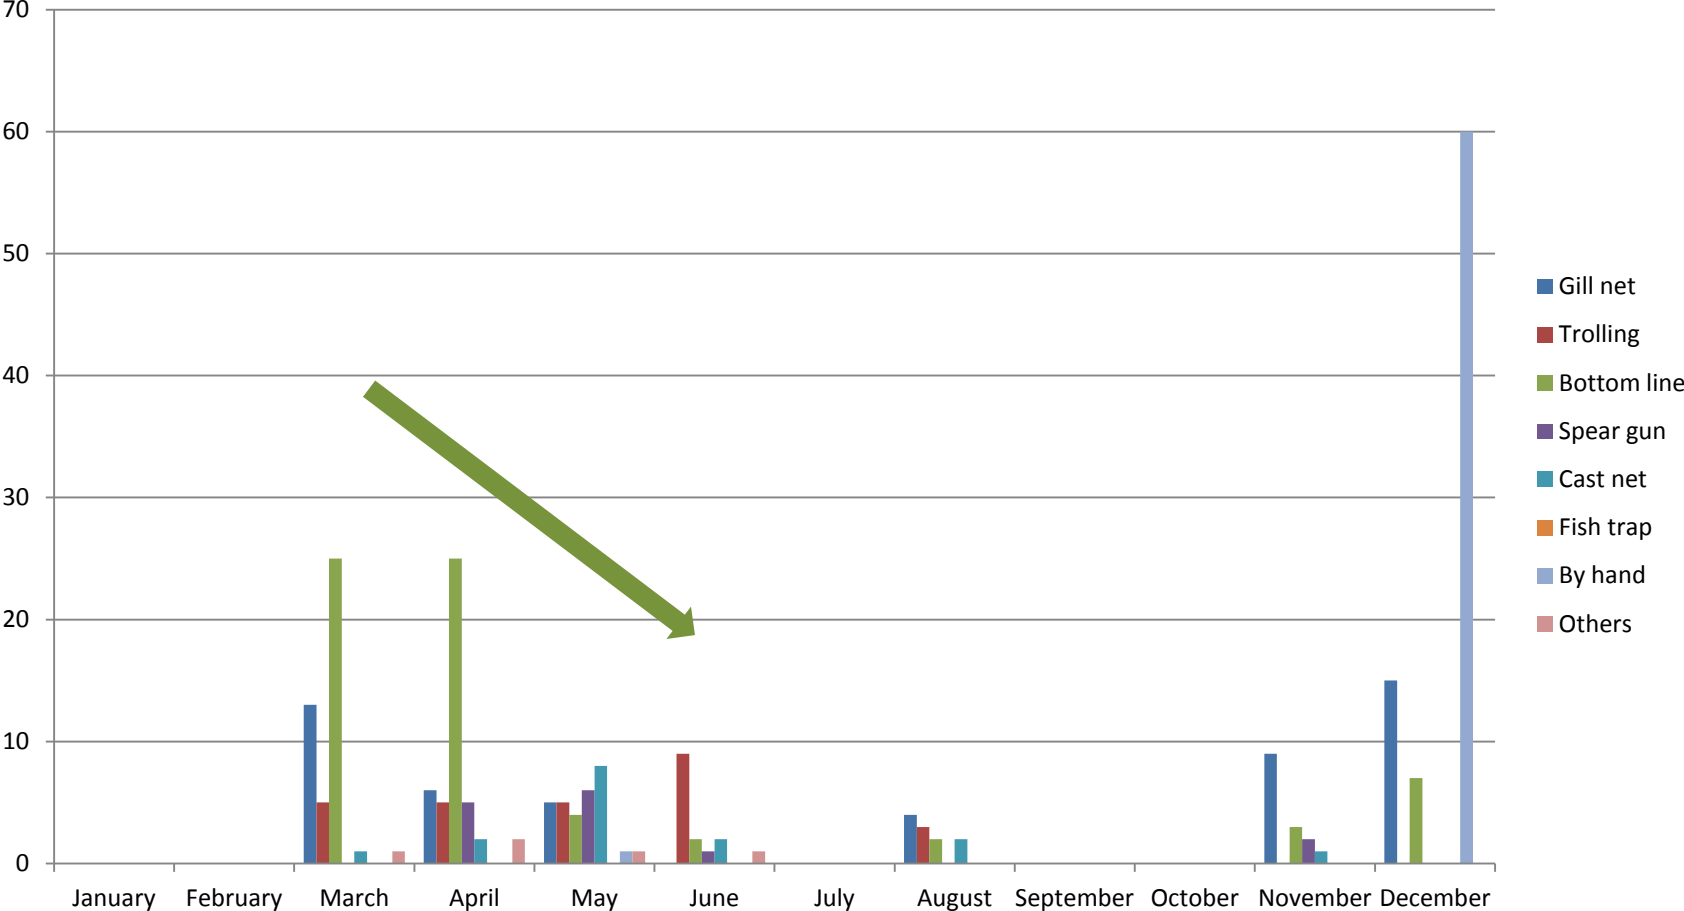

Fishing Gear Frequency(2013)