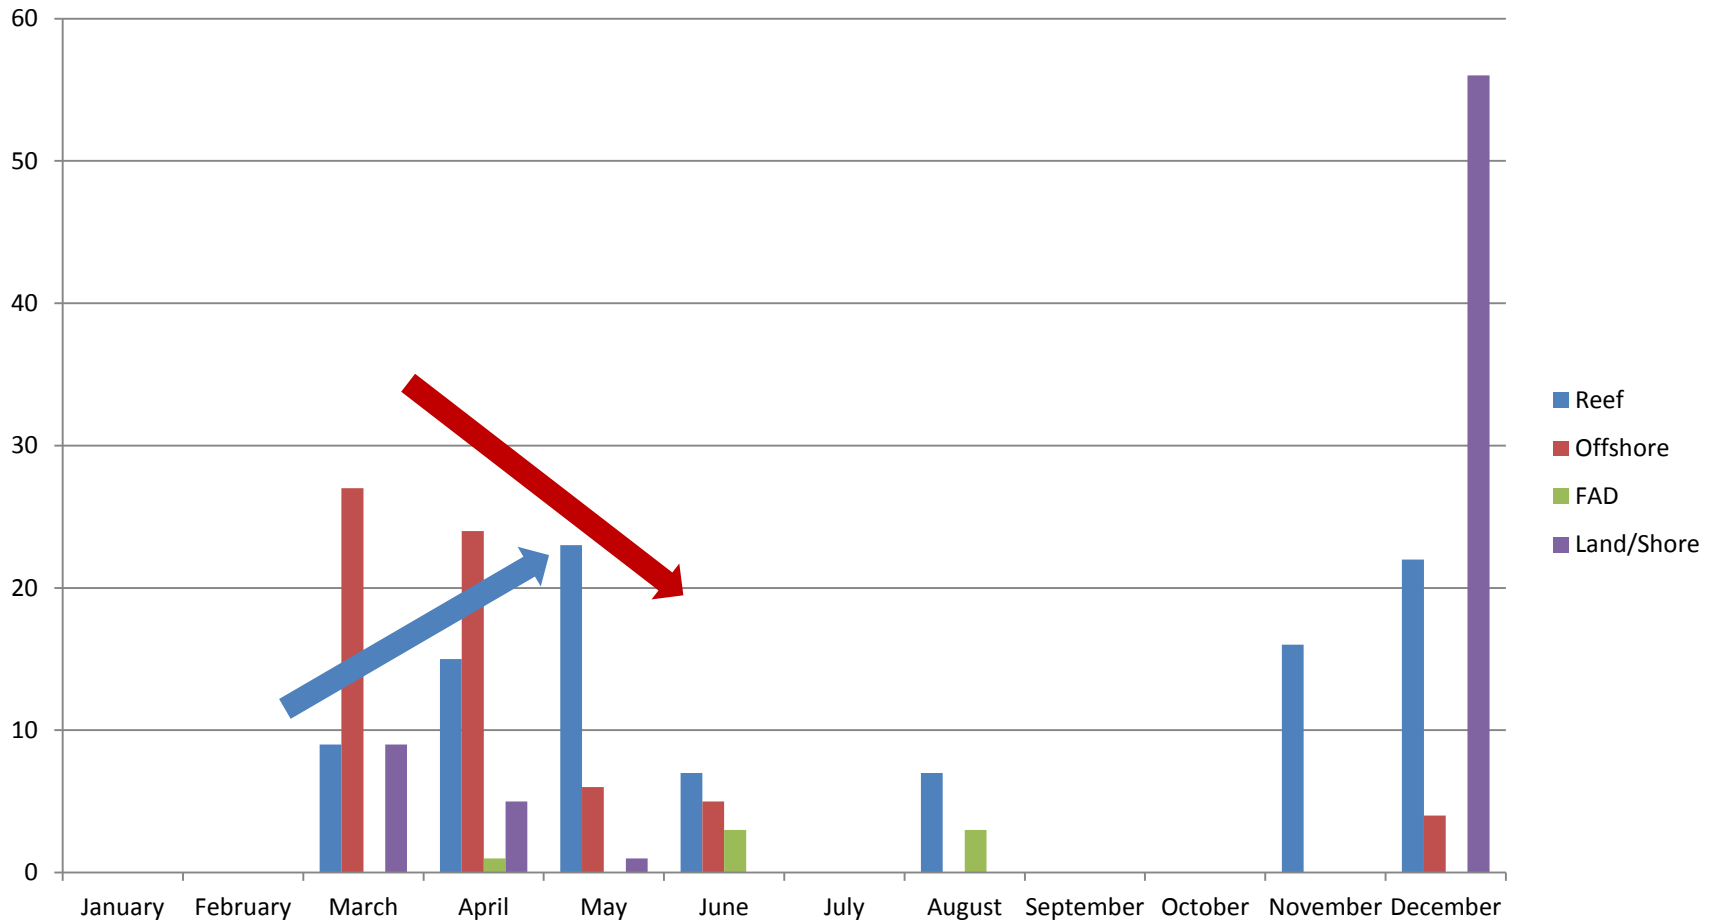

Fishing Place Frequency(2013)