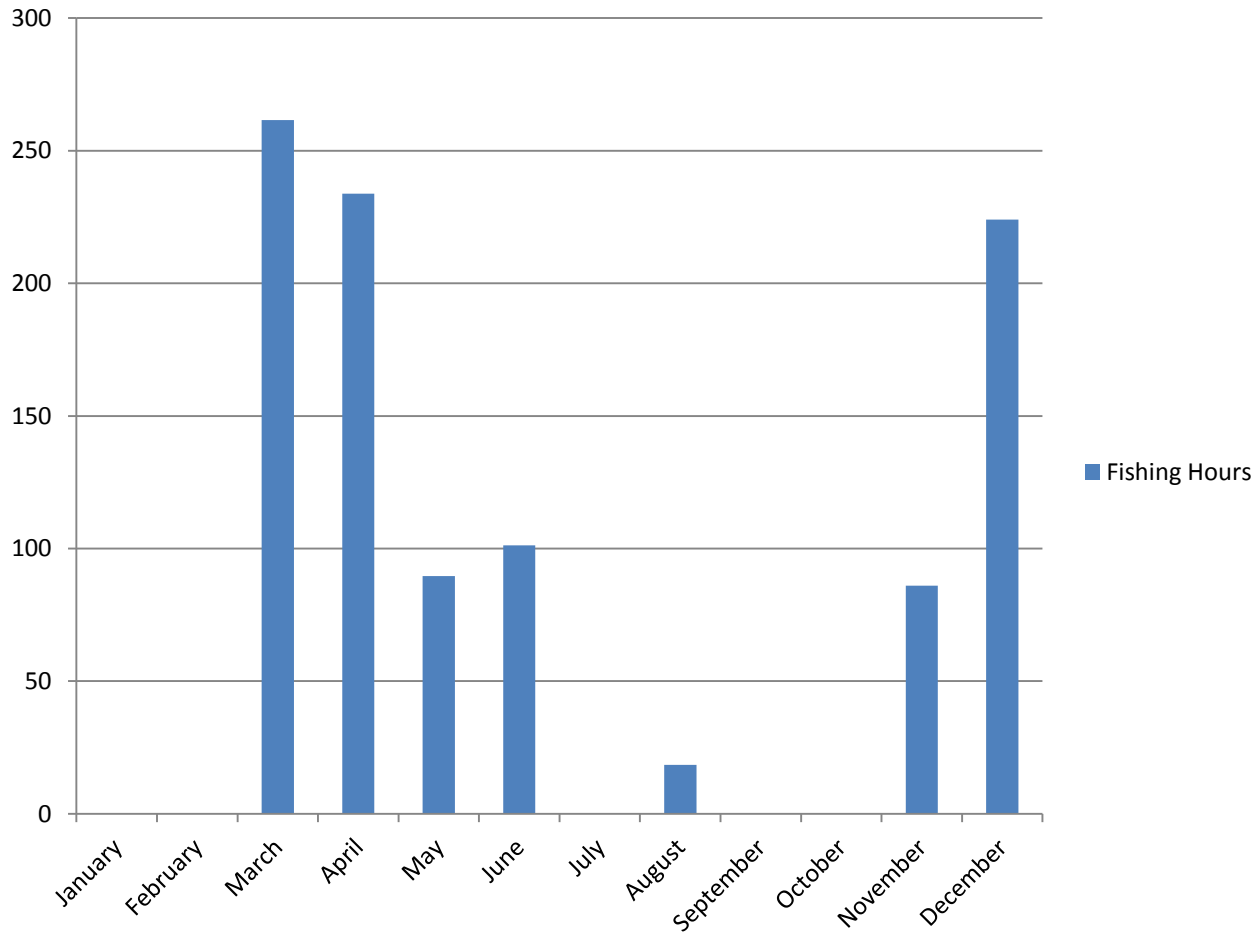

Uripiv Fish catch Record 2013

Fishing Hours (2013)