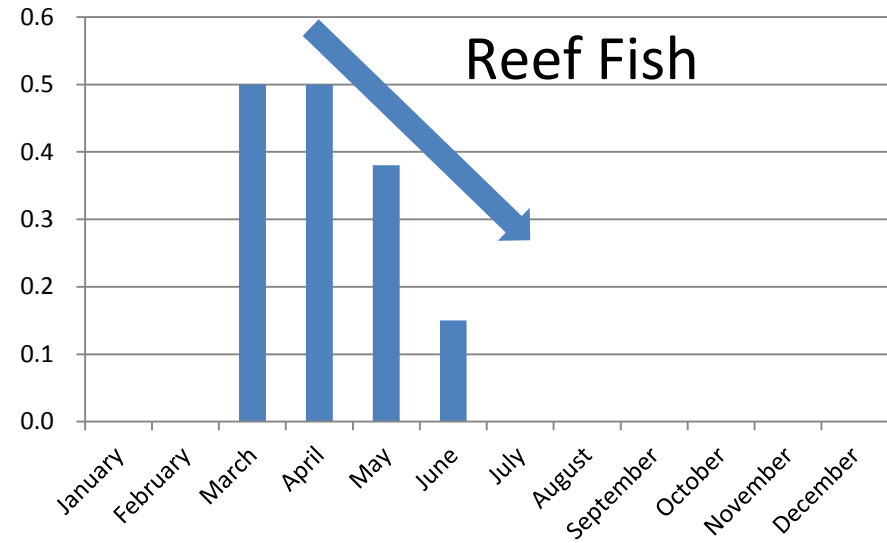

Average Kg(2013)

Reef Fish