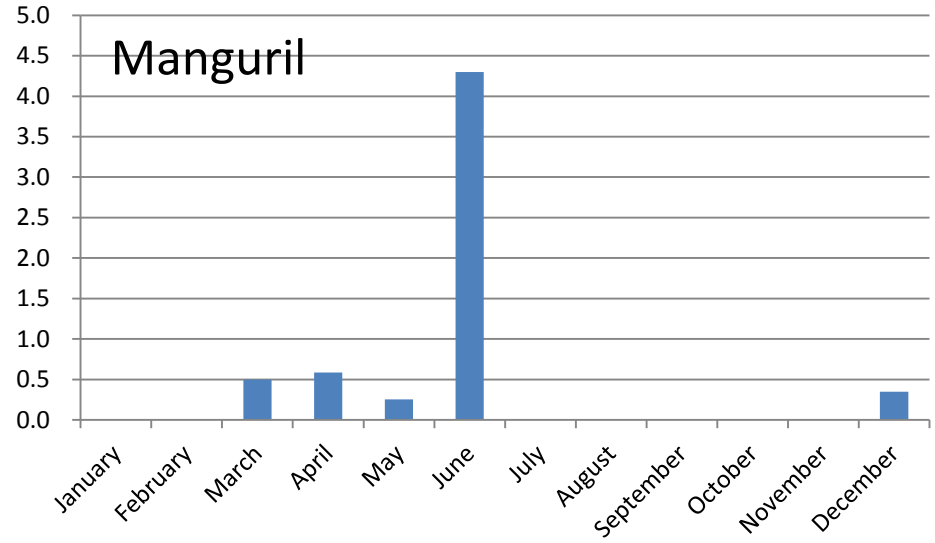

Average Kg(2013)

Manguril